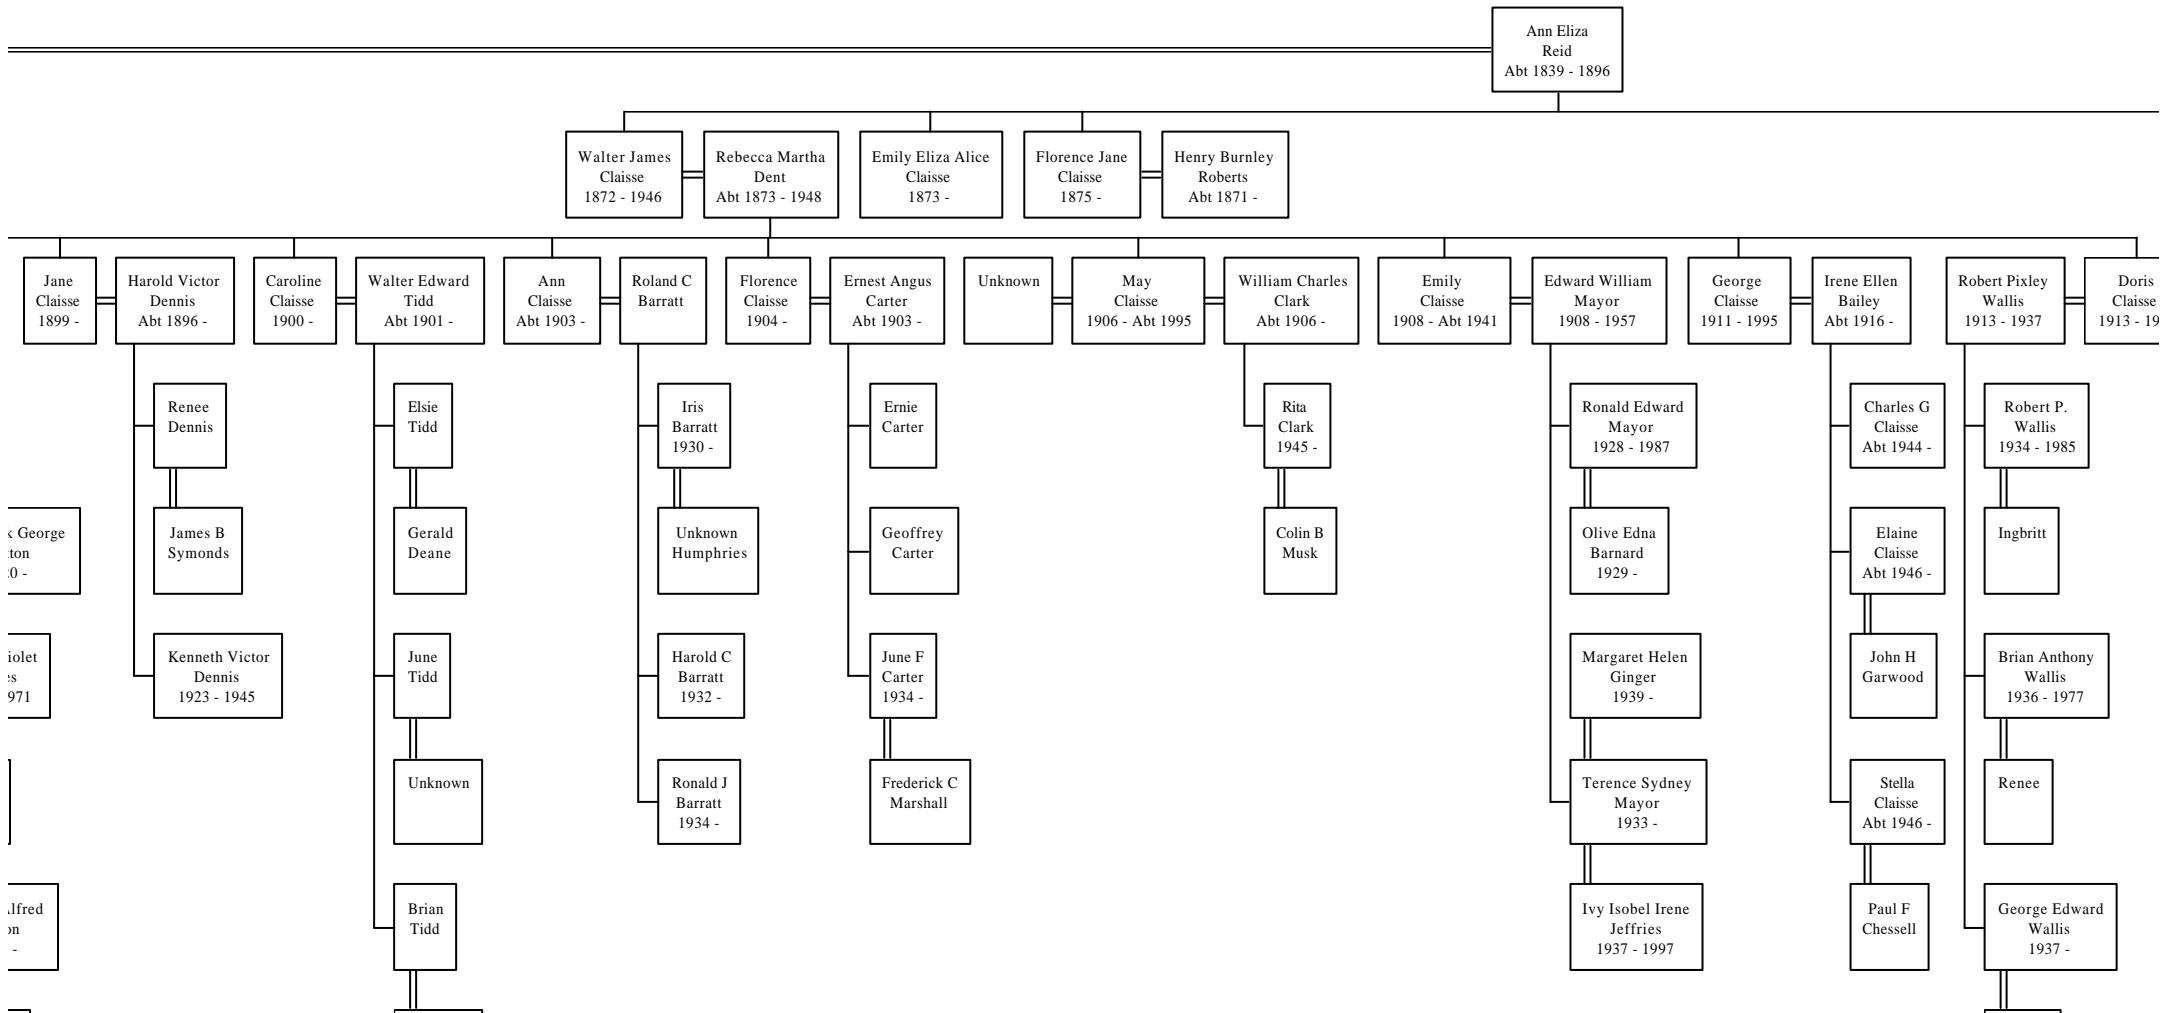

Descendants of James Lefever Claisse

]

e

Unknown

Henry
rds
l -

in

Albert
en
1975

Sheila
Hughes
1942 -