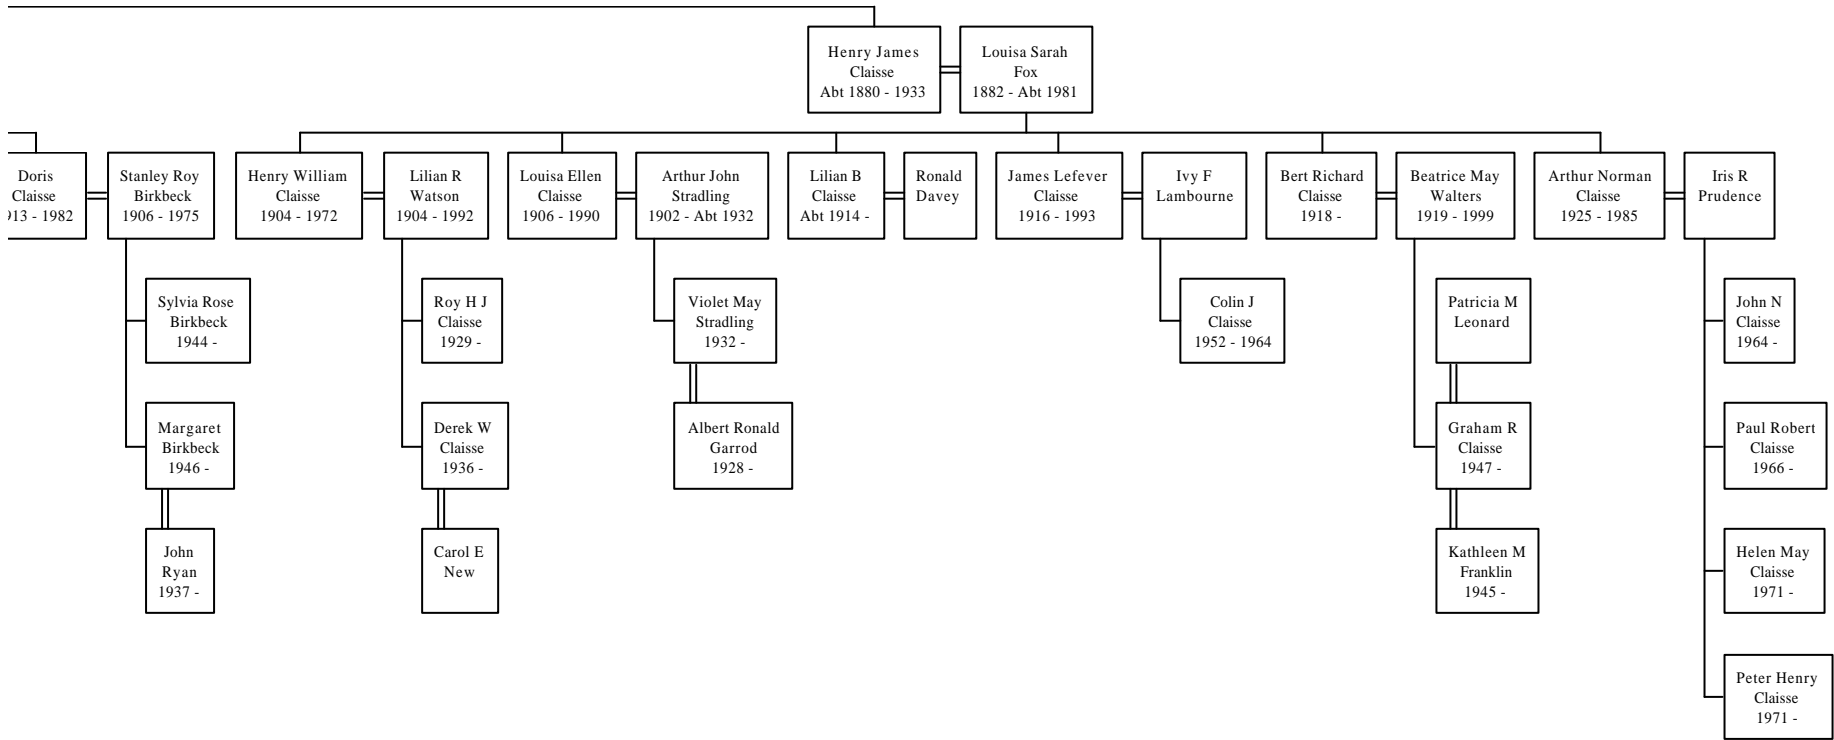

Descendants of James Lefever Claisse

]

e

Unknown

Henry
rds
l -

in

Albert
en
1975

Sheila
Hughes
1942 -